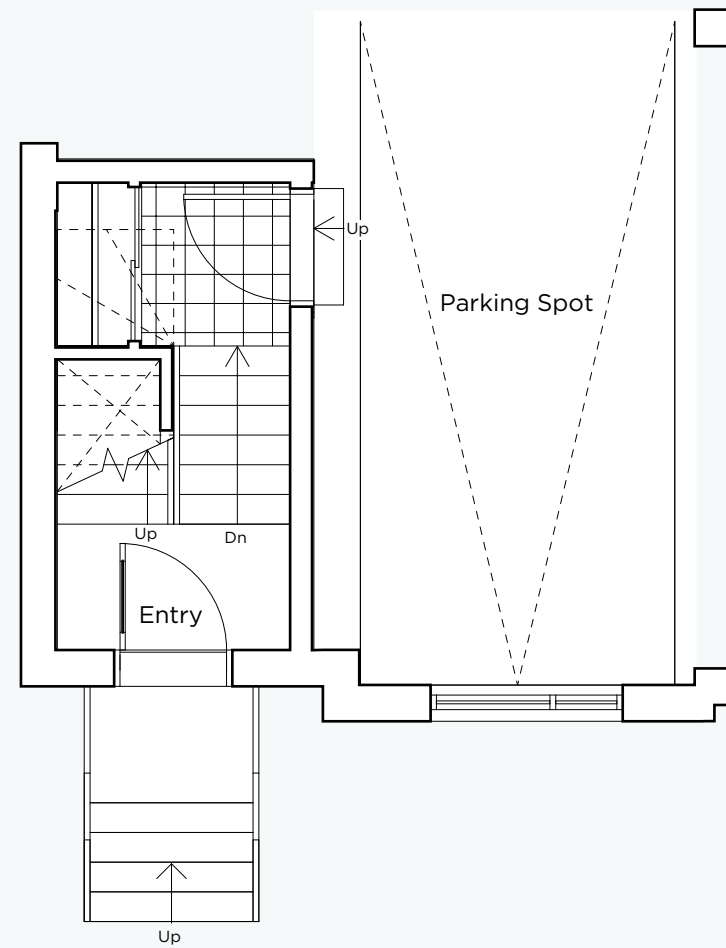

TH - B

1,514 SQ.FT.

+

190 SQ. FT. OUTDOOR SPACE

1,704 SQ. FT. COMBINED

THORN
Carousel
Towns HILL
WALK

MAIN FLOOR

UPPER FLOOR

LOWER LEVEL

ROOFTOP TERRACE