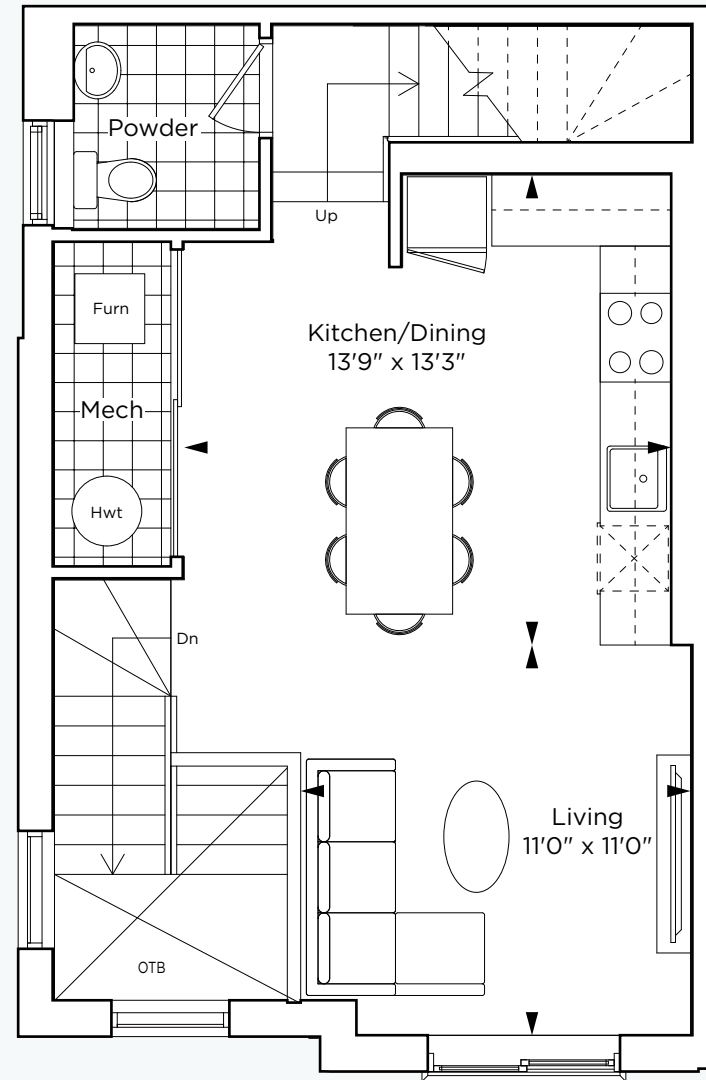

TH - B

1,514 SQ.FT.

+

190 SQ. FT. OUTDOOR SPACE

1,704 SQ. FT. COMBINED

THORN
Carousel
Towns HILL
WALK

MAIN FLOOR

UPPER FLOOR

LOWER LEVEL

ROOFTOP TERRACE