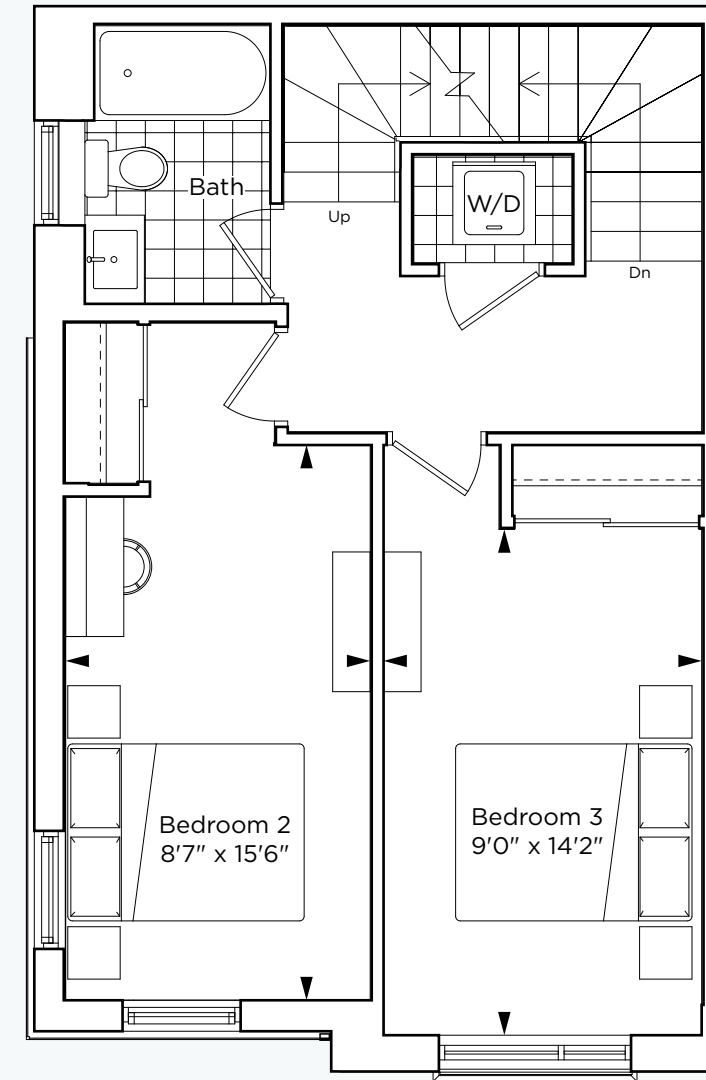

TH - B

1,514 SQ.FT.

+

190 SQ. FT. OUTDOOR SPACE

1,704 SQ. FT. COMBINED

THORN
Carousel
Towns HILL
WALK

MAIN FLOOR

UPPER FLOOR

LOWER LEVEL

ROOFTOP TERRACE